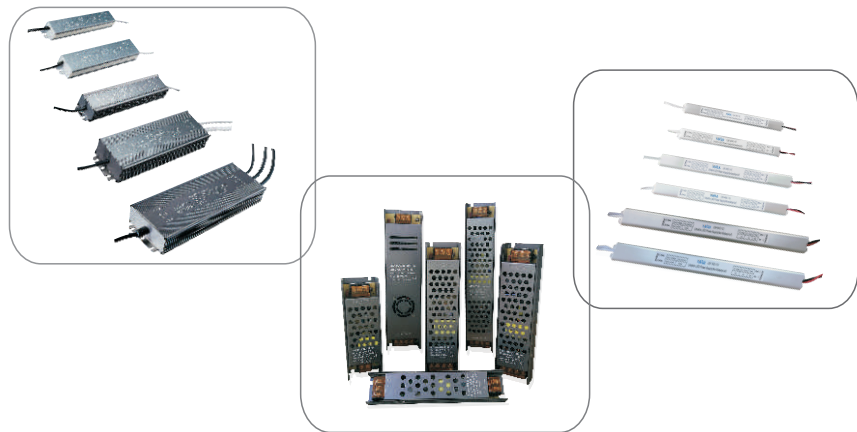

www.yafla.net

YAFLA®
开关电源·专业制造商
LED POWER SUPPLY