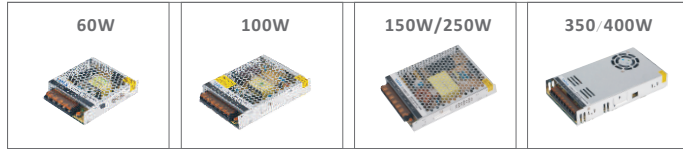

Ultra Slim Nonwaterproof Power Supply 超薄不防水电源

1. Features:
   1.Constant voltage design,aluminum housing C-U series
   2.Protections: Short Circuit/Over Load/Over Current
   3.100%full load burn-in test
   4. High reliable quality

1. 产品特点:
   1.恒压输出铝壳C-U系列
   2.保护功能:短路/过载/过流保护
   3.100%满载老化
   4.高可靠性,长寿命