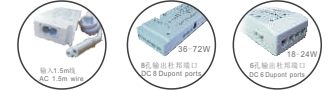

产品型号 Model No.	CP-18	CP-24	CP-36	CP-48	CP-60	CP-80
输入电压 Input Voltage	175-265Vac	175-265Vac	175-265Vac	175-265Vac	175-265Vac	175-265Vac
输入频率 Input Frequency	47-63Hz	47-63Hz	47-63Hz	47-63Hz	47-63Hz	47-63Hz
输出电压 Output Voltage	12V/24Vdc	12V/24Vdc	12V/24Vdc	12V/24Vdc	12V/24Vdc	12V/24Vdc
输出电流 Output Current	1.5A/0.75A	2A/1A	3A/1.5A	4A/2A	5A/2.5A	6.6A/3.3A
输出功率 Output Power	18W	24W	36W	48W	60W	80W
转换效率 Conversion Efficiency	>83%	>83%	>83%	>83%	>83%	>83%
工作环境 Working Temperature	-30-50°C	-30-50°C	-30-50°C	-30-50°C	-30-50°C	-30-50°C
产品尺寸 Dimension (mm)	118*52*18	118*52*18	140*30*20	168*60*20	168*60*20	198*60*20

Ultrathin Cabinet Power Supply 超薄(衣)橱柜灯电源

1. Features:
   1.Constant voltage design,aluminum housing LF series
   2.Protections: Short Circuit/Over Load/Over Current
   3.100%full load burn-in test
   4. High reliable quality

1. 产品特点:
   1.恒压输出铝壳LF系列
   2.保护功能:短路/过载/过流保护
   3.100%满载老化
   4.高可靠性,长寿命