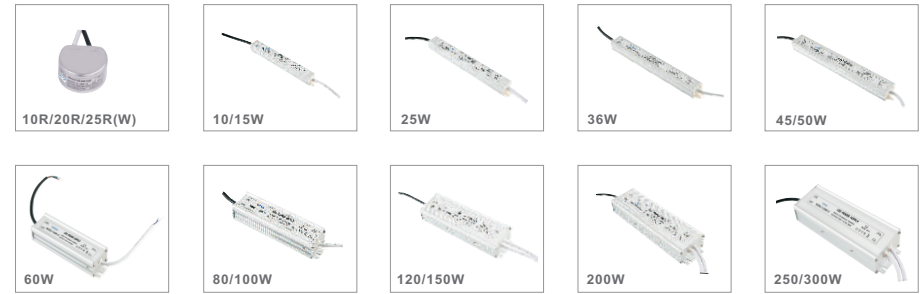

产品特点:

- 1.恒压输出铝壳F-M系列
- 2.保护功能:短路/过载/过流保护
- 3.100%满载老化
- 4.高可靠性,长寿命
- 5.全密封防水IP67

产品型号 Model No.	F-10R	F-20R	F-25R	F-10m	F-15m	F-25m
输入电压 Input Voltage	175-265Vac	175-265Vac	175-265Vac	175-265Vac	175-265Vac	175-265Vac
输入频率 Input Frequency	47-63Hz	47-63Hz	47-63Hz	47-63Hz	47-63Hz	47-63Hz
输出电压 Output Voltage	12V/24Vdc	12V/24Vdc	12V/24Vdc	12V/24Vdc	12V/24Vdc	12V/24Vdc
输出电流 Output Current	2.08A/1.04A	2.5A/1.25A	3.3A/1.66A	5A/2.5A	6.25A/3.1A	8.3A/4.16A
输出功率 Output Power	10W	20W	25W	10W	15W	25W
转换效率 Conversion Efficiency	>83%	>83%	>83%	>83%	>83%	>83%
工作环境 Working Temperature	-30-50°C	-30-50°C	-30-50°C	-30-50°C	-30-50°C	-30-50°C
产品尺寸 Dimension (mm)	58*58*23	58*58*23	58*58*23	172*21*20	172*21*20	182*21*20

产品型号 Model No.	F-36m	F-45m	F-50m	F-60m	F-80m	F-100m
输入电压 Input Voltage	175-265Vac	175-265Vac	175-265Vac	175-265Vac	175-265Vac	175-265Vac
输入频率 Input Frequency	47-63Hz	47-63Hz	47-63Hz	47-63Hz	47-63Hz	47-63Hz
输出电压 Output Voltage	12V/24Vdc	12V/24Vdc	12V/24Vdc	12V/24Vdc	12V/24Vdc	12V/24Vdc
输出电流 Output Current	12.5A/6.25A	16.6A/8.3A	20.8A/10.4A	25A/12.5A	33.3A/16.6A	50A/25A
输出功率 Output Power	36W	45W	50W	60W	80W	100W
转换效率 Conversion Efficiency	>83%	>83%	>83%	>83%	>83%	>83%
工作环境 Working Temperature	-30-50°C	-30-50°C	-30-50°C	-30-50°C	-30-50°C	-30-50°C
产品尺寸 Dimension (mm)	191*30.5*20.5	211*30.5*20.5	211*30.5*20.5	157*43.6*35.2	177*43.6*35.2	177*43.6*35.2

产品型号 Model No.	F-120m	F-150m	F-200m	F-250m	F-300m
输入电压 Input Voltage	175-265Vac	175-265Vac	175-265Vac	175-265Vac	175-265Vac
输入频率 Input Frequency	47-63Hz	47-63Hz	47-63Hz	47-63Hz	47-63Hz
输出电压 Output Voltage	12V/24Vdc	12V/24Vdc	12V/24Vdc	12V/24Vdc	12V/24Vdc
输出电流 Output Current	12.5A/6.25A	16.6A/8.3A	20.8A/10.4A	25A/12.5A	33.3A/16.6A
输出功率 Output Power	120W	150W	200W	250W	300W
转换效率 Conversion Efficiency	>83%	>83%	>83%	>83%	>83%
工作环境 Working Temperature	-30-50°C	-30-50°C	-30-50°C	-30-50°C	-30-50°C
产品尺寸 Dimension (mm)	225*67.7*42.7	225*67.7*42.7	235*67.7*42.7	230*120*58	230*120*58