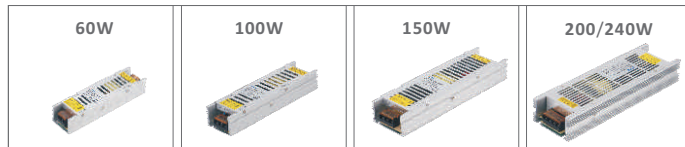

Narrow Case Power Supply 长条型电源

1. Features:
- 1.Constant voltage design,aluminum housing W series
  - 2.Protections: Short Circuit/Over Load/Over Current
  - 3.100%full load burn-in test
  4. High reliable quality

1. 产品特点:
- 1.恒压输出铝壳W系列
  - 2.保护功能:短路/过载/过流保护
  - 3.100%满载老化
  - 4.高可靠性,长寿命

产品型号 Model No.	W-60	W-100	W-150	W-200	W-240
输入电压 Input Voltage	175-265Vac	175-265Vac	175-265Vac	175-265Vac	175-265Vac
输入频率 Input Frequency	47-63Hz	47-63Hz	47-63Hz	47-63Hz	47-63Hz
输出电压 Output Voltage	12V/24Vdc	12V/24Vdc	12V/24Vdc	12V/24Vdc	12V/24Vdc
输出电流 Output Current	5A/2.5A	8.3A/4.16A	12.5A/6.25A	16.6A/8.3A	20A/10A
输出功率 Output Power	60W	100W	150W	200W	240W
转换效率 Conversion Efficiency	>83%	>83%	>83%	>83%	>83%
工作环境 Working Temperature	-30~50°C	-30~50°C	-30~50°C	-30~50°C	-30~50°C
产品尺寸 Dimension(mm)	160*42*30	180*48*35	200*58*32	223*70*40	223*70*40

Ultrathin Light Box Power Supply 超薄灯箱电源

1. Features:
- 1.Constant voltage design,aluminum housing LBC series
  - 2.Protections: Short Circuit/Over Load/Over Current
  - 3.100%full load burn-in test
  4. High reliable quality

1. 产品特点:
- 1.恒压输出铝壳LBC系列
  - 2.保护功能:短路/过载/过流保护
  - 3.100%满载老化
  - 4.高可靠性,长寿命