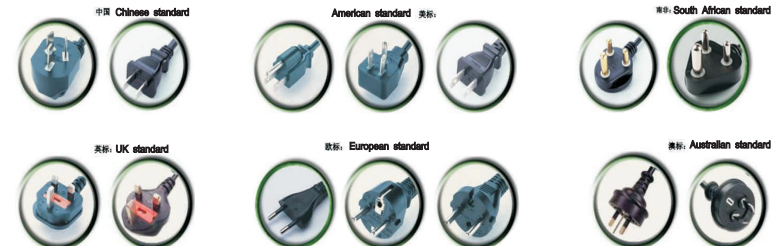

适配器插头标准: 国标, 欧标, 美标, 英标等. 我司常规配用插头为欧规, DC公头插头直径5.5*2.5mm和5.5*2.1mm.
 LED power adapter plugs standard: Chinese, European, American, and UK etc.
 Our normal plug is european, the diameter of dc male plug is 5.5*2.5mm & 5.5*2.1mm.